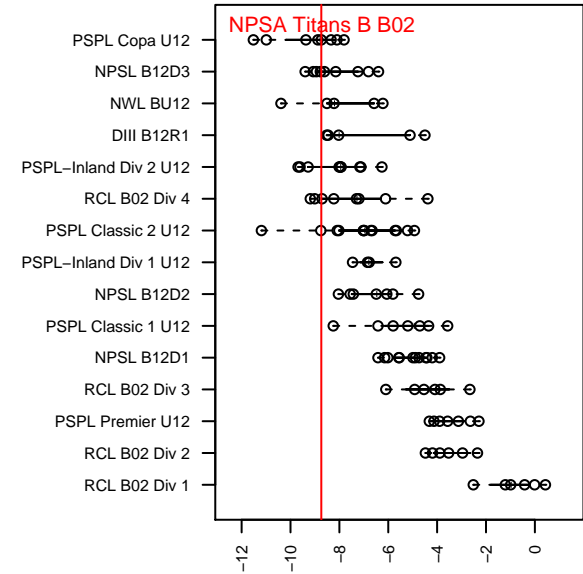

NPSA Titans B B02

Nowland Premier SA
 Bellevue, WA
 B02 total strength=270
 attack=0.22 defense=0.12
 fall league = PSPL Copa U12
 spr league = Spr PSPL Copa U12
 notes= white

alt names used:
 NPSA TITANS B02 B
 NPSA TITANS B02 White
 NPSA TITANS B02 WHITE ()

Venues played:
 2014 PSPL Copa U12
 2014 Spr PSPL Copa U12
 2014 WA Cup BU12 Silver/Bronze U12

NPSA Titans B B02
 Dots are actual minus expected GF (blue circles) and GA (red triangles).
 Blue line is smoothed change in attack strength. Red is smoothed change in defense strength.

**attack and defense variance (black dot)
relative to other teams
and top 10 in region**

**attack and defense rating
relative to others at age
and all opponents in last 13 months**

Performance relative to 13 month average